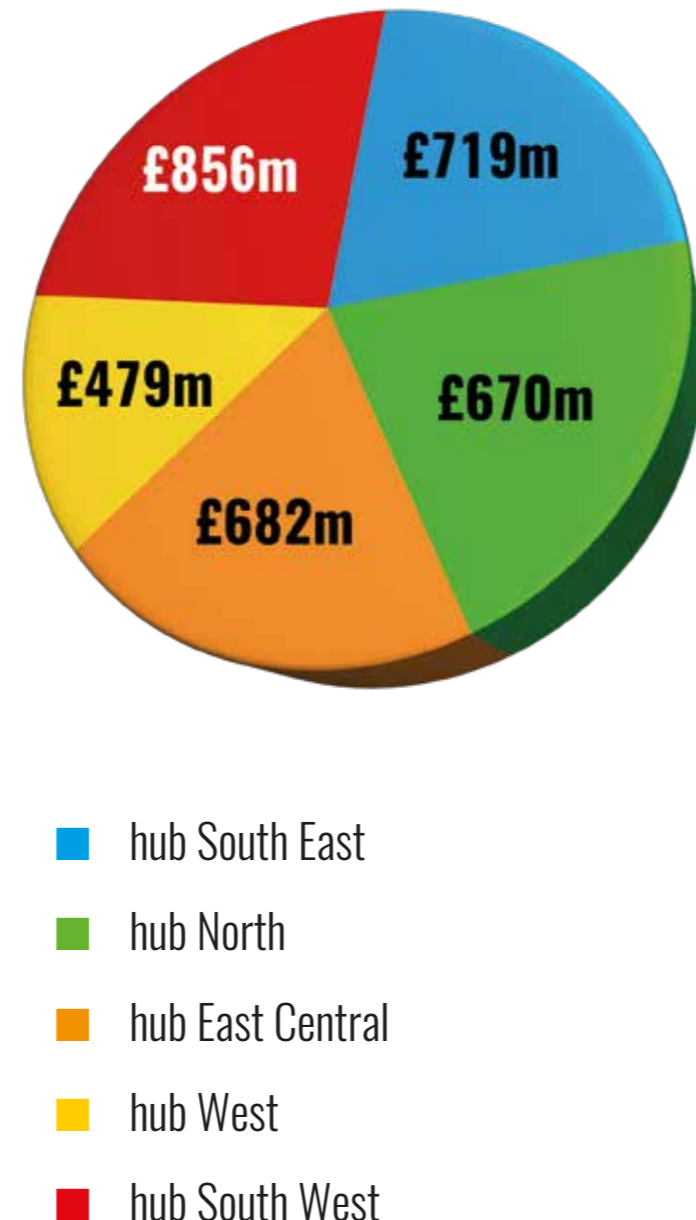

PROGRAMME VALUE

Value of hub programme across Scotland

Value split across 5 hub territories (to date)

SOCIAL VALUE

£22.56m

EDUCATION & TRAINING

New graduate places

314

New apprenticeship positions generated

1,024

CONTRACTS & EMPLOYMENT

Percentage of hub contracts awarded to Scottish SMEs

81%

Construction of hub projects is supporting over

6,413 jobs