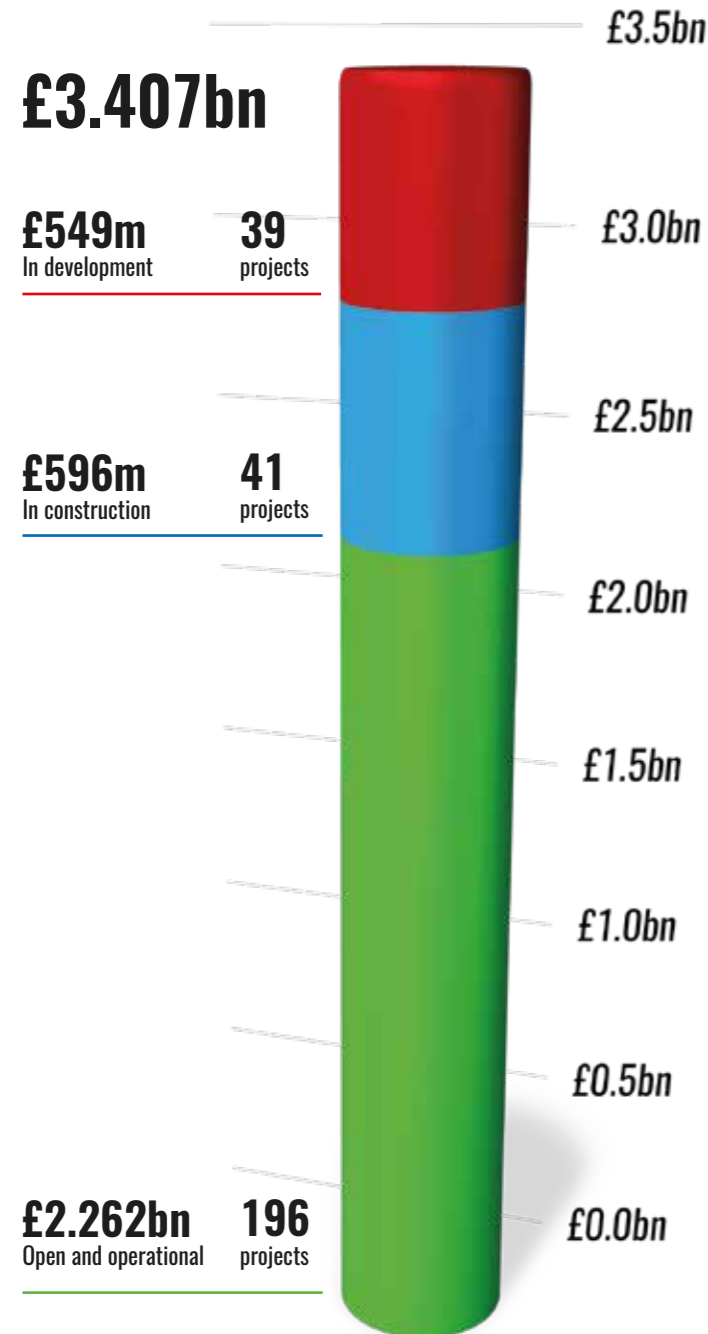

PROGRAMME VALUE

Value of hub programme across Scotland

Value split across 5 hub territories (to date)

SOCIAL VALUE

£22.56m

EDUCATION & TRAINING

New graduate places

314

New apprenticeship positions generated

1,024

CONTRACTS & EMPLOYMENT

Percentage of hub contracts awarded to Scottish SMEs

81%

Construction of hub projects is supporting over

6,413 jobs