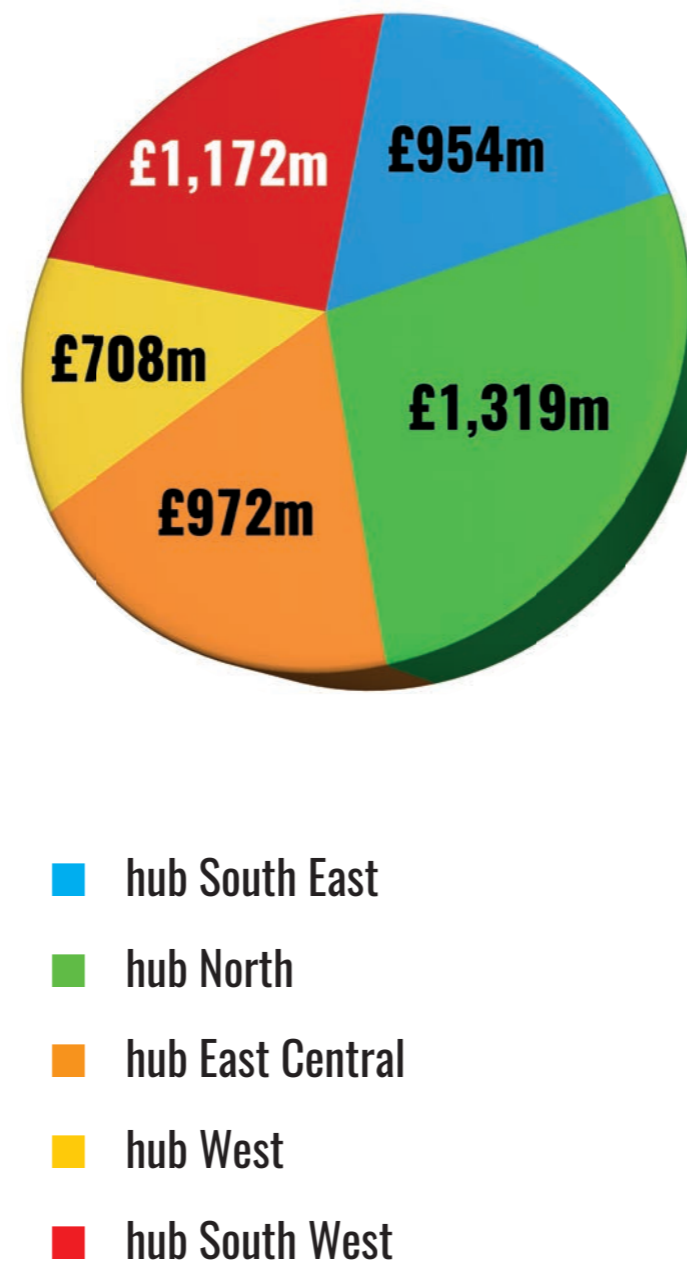

PROGRAMME VALUE

Value of hub programme
across Scotland

Value split across 5 hub
territories (to date)

SOCIAL VALUE

£20.98m

EDUCATION & TRAINING

New graduate places

340

New apprenticeship
positions generated

1,289

CONTRACTS & EMPLOYMENT

Percentage of hub contracts
awarded to Scottish SMEs

80%

Construction of hub projects
is supporting over

6,548 jobs