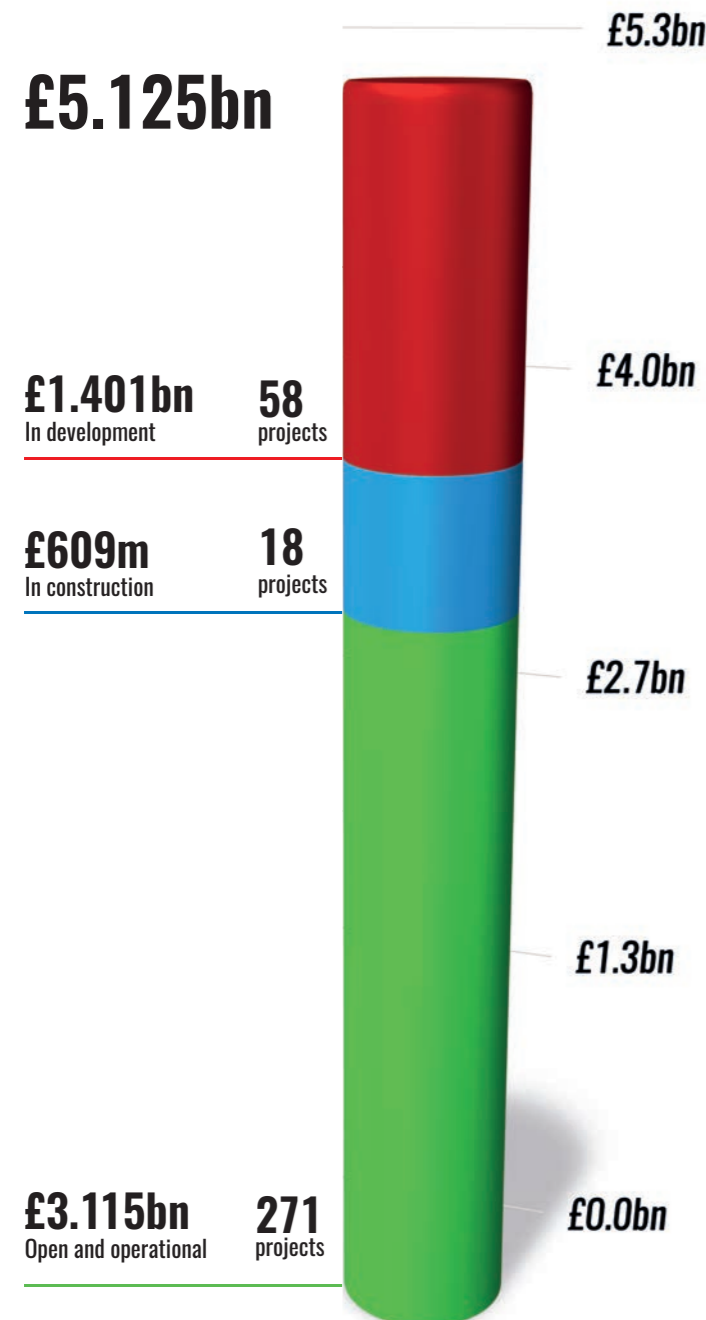

PROGRAMME VALUE

Value of hub programme
across Scotland

Value split across 5 hub
territories (to date)

SOCIAL VALUE

£20.98m

EDUCATION & TRAINING

New graduate places

340

New apprenticeship
positions generated

1,289

CONTRACTS & EMPLOYMENT

Percentage of hub contracts
awarded to Scottish SMEs

80%

Construction of hub projects
is supporting over

6,548 jobs